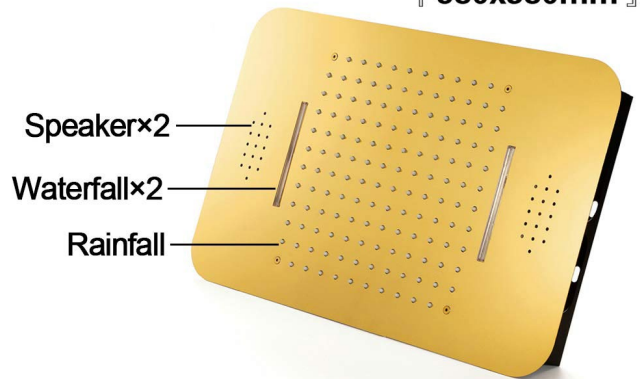

**GOLD THERMOSTATIC LED REMOTE CONTROLLED RECESSED CEILING GOLD MOUNT RAINFALL WATERFALL SHOWER SYSTEM WITH JETTED BODY SPRAYS AND HANDHELD SHOWER SPECIFICATIONS**

**Shower Head**

Shower Panel /Hose Material: 304 Stainless Steel  
 Showerheads Install: Embedded Ceiling Mounted  
 Concealed Mixer Install: Wall-Mounted  
 LED Shower Head Functions: Rainfall, Waterfall  
 Water Pressure: 0.3 MPA  
 Water Flow: 16L/min~28L/min  
 Shower Accessories Material: Brass  
 LED Light: Need to Connect Power  
 Shower Hose Length: 1.5M  
 AC: 100-265V 50/60Hz  
 Music: Need Bluetooth

Product shown is only for installation display purpose

**304 Stainless Steel**

『 580x380mm 』

**Water Pressure: 0.3-0.5MPA**  
**Shower Flow Rate: 16-28L/min**

- 1: Turn ON/OFF
- 2: Color Touch Ring
- 5: Mode Switch
- 4/8: Dynamic Speed adjusting
- 3/6: Color Temperature adjusting
- 7/9: Dynamic Brightness adjusting

## Body Jet

Thread Interface Size: G 1/2 Inch  
 Type: Fixed Rotatable Type  
 Installation Type: Wall Mounted  
 Material: Brass  
 Feature: Can rotate 360 degrees  
 Flow Rate: 1.5 GPM / 5.7 LPM (each Bodyspray)