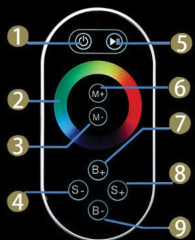

**GOLD THERMOSTATIC LED REMOTE CONTROLLED RECESSED CEILING GOLD MOUNT RAINFALL WATERFALL SHOWER SYSTEM WITH JETTED BODY SPRAYS AND HANDHELD SHOWER SPECIFICATIONS**

**Shower Head**

Shower Panel /Hose Material: 304 Stainless Steel  
 Showerheads Install: Embedded Ceiling Mounted  
 Concealed Mixer Install: Wall-Mounted  
 LED Shower Head Functions: Rainfall, Waterfall  
 Water Pressure: 0.3 MPA  
 Water Flow: 16L/min~28L/min  
 Shower Accessories Material: Brass  
 LED Light: Need to Connect Power  
 Shower Hose Length: 1.5M  
 AC: 100-265V 50/60Hz  
 Music: Need Bluetooth

Product shown is only for installation display purpose

**304 Stainless Steel**

『 580x380mm 』

**Water Pressure: 0.3-0.5MPA**  
**Shower Flow Rate: 16-28L/min**

- 1: Turn ON/OFF
- 2: Color Touch Ring
- 5: Mode Switch
- 4/8: Dynamic Speed adjusting
- 3/6: Color Temperature adjusting
- 7/9: Dynamic Brightness adjusting

## Body Jet

Thread Interface Size: G 1/2 Inch  
 Type: Fixed Rotatable Type  
 Installation Type: Wall Mounted  
 Material: Brass  
 Feature: Can rotate 360 degrees  
 Flow Rate: 1.5 GPM / 5.7 LPM (each Bodyspray)