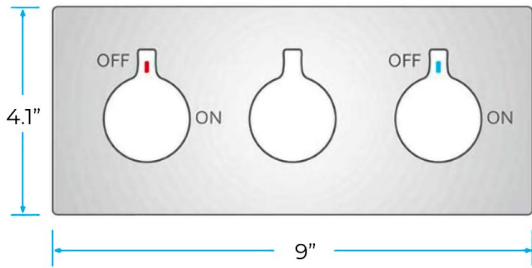

Shower Mixer