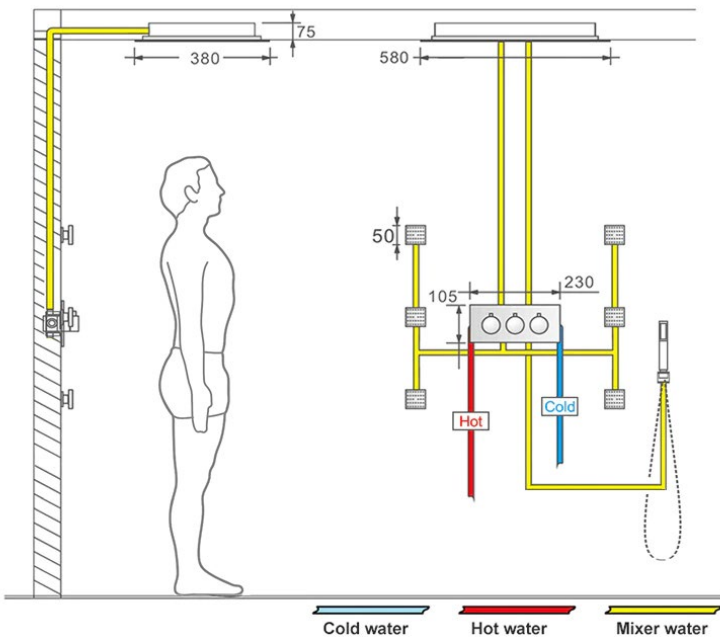

**GOLD THERMOSTATIC LED REMOTE CONTROLLED RECESSED CEILING GOLD MOUNT RAINFALL WATERFALL SHOWER SYSTEM WITH JETTED BODY SPRAYS AND HANDHELD SHOWER SPECIFICATIONS**

**Shower Head**

Shower Panel /Hose Material: 304 Stainless Steel  
 Showerheads Install: Embedded Ceiling Mounted  
 Concealed Mixer Install: Wall-Mounted  
 LED Shower Head Functions: Rainfall, Waterfall  
 Water Pressure: 0.3 MPA  
 Water Flow: 16L/min~28L/min  
 Shower Accessories Material: Brass  
 LED Light: Need to Connect Power  
 Shower Hose Length: 1.5M  
 AC: 100-265V 50/60Hz  
 Music: Need Bluetooth

Product shown is only for installation display purpose

**304 Stainless Steel**

『 580x380mm 』

**Water Pressure: 0.3-0.5MPA**  
**Shower Flow Rate: 16-28L/min**

- 1: Turn ON/OFF
- 2: Color Touch Ring
- 5: Mode Switch
- 4/8: Dynamic Speed adjusting
- 3/6: Color Temperature adjusting
- 7/9: Dynamic Brightness adjusting

## Shower Mixer

## Body Jet

Thread Interface Size: G 1/2 Inch  
 Type: Fixed Rotatable Type  
 Installation Type: Wall Mounted  
 Material: Brass  
 Feature: Can rotate 360 degrees  
 Flow Rate: 1.5 GPM / 5.7 LPM (each Bodyspray)