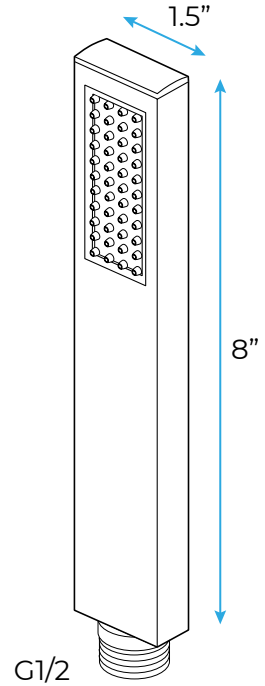

Hand Shower

Flow Rate: 2.0 GPM / 7.6 LPM