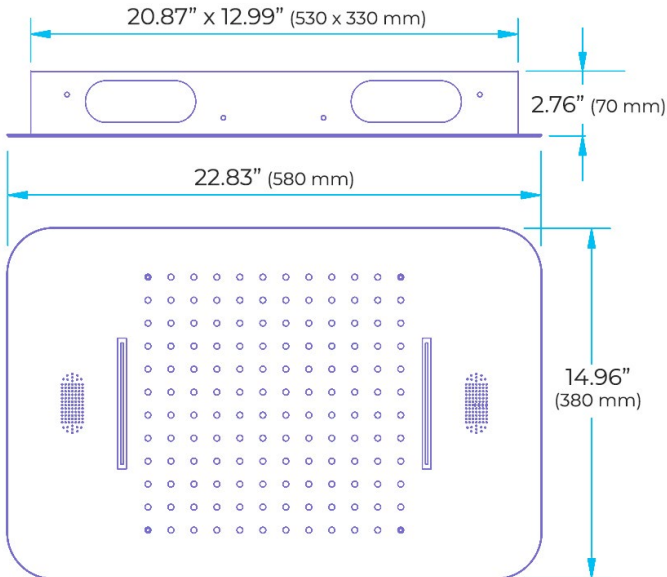

**GOLD THERMOSTATIC LED REMOTE CONTROLLED RECESSED CEILING GOLD MOUNT RAINFALL WATERFALL SHOWER SYSTEM WITH JETTED BODY SPRAYS AND HANDHELD SHOWER SPECIFICATIONS**

**Shower Head**

Shower Panel /Hose Material: 304 Stainless Steel  
 Showerheads Install: Embedded Ceiling Mounted  
 Concealed Mixer Install: Wall-Mounted  
 LED Shower Head Functions: Rainfall, Waterfall  
 Water Pressure: 0.3 MPA  
 Water Flow: 16L/min~28L/min  
 Shower Accessories Material: Brass  
 LED Light: Need to Connect Power  
 Shower Hose Length: 1.5M  
 AC: 100-265V 50/60Hz  
 Music: Need Bluetooth

Product shown is only for installation display purpose

**304 Stainless Steel**

『 580x380mm 』

**Water Pressure: 0.3-0.5MPA**  
**Shower Flow Rate: 16-28L/min**

- 1: Turn ON/OFF
- 2: Color Touch Ring
- 5: Mode Switch
- 4/8: Dynamic Speed adjusting
- 3/6: Color Temperature adjusting
- 7/9: Dynamic Brightness adjusting

## Hand Shower

Flow Rate: 2.0 GPM / 7.6 LPM

## Body Jet

Thread Interface Size: G 1/2 Inch  
 Type: Fixed Rotatable Type  
 Installation Type: Wall Mounted  
 Material: Brass  
 Feature: Can rotate 360 degrees  
 Flow Rate: 1.5 GPM / 5.7 LPM (each Bodyspray)