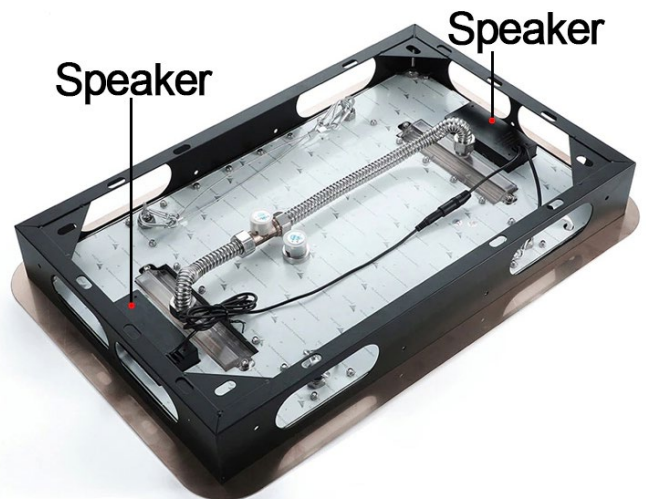

**GOLD THERMOSTATIC LED REMOTE CONTROLLED RECESSED CEILING GOLD MOUNT RAINFALL WATERFALL SHOWER SYSTEM WITH JETTED BODY SPRAYS AND HANDHELD SHOWER SPECIFICATIONS**

**Shower Head**

Shower Panel /Hose Material: 304 Stainless Steel  
 Showerheads Install: Embedded Ceiling Mounted  
 Concealed Mixer Install: Wall-Mounted  
 LED Shower Head Functions: Rainfall, Waterfall  
 Water Pressure: 0.3 MPA  
 Water Flow: 16L/min~28L/min  
 Shower Accessories Material: Brass  
 LED Light: Need to Connect Power  
 Shower Hose Length: 1.5M  
 AC: 100-265V 50/60Hz  
 Music: Need Bluetooth

Product shown is only for installation display purpose

**304 Stainless Steel**

『 580x380mm 』

**Water Pressure: 0.3-0.5MPA**  
**Shower Flow Rate: 16-28L/min**

- 1: Turn ON/OFF
- 2: Color Touch Ring
- 5: Mode Switch
- 4/8: Dynamic Speed adjusting
- 3/6: Color Temperature adjusting
- 7/9: Dynamic Brightness adjusting

## Body Jet

Thread Interface Size: G 1/2 Inch  
 Type: Fixed Rotatable Type  
 Installation Type: Wall Mounted  
 Material: Brass  
 Feature: Can rotate 360 degrees  
 Flow Rate: 1.5 GPM / 5.7 LPM (each Bodyspray)