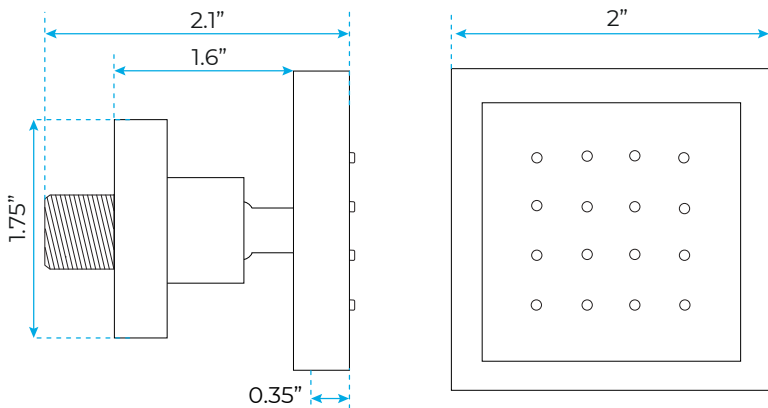

Product shown is only for installation display purpose

**304 Stainless Steel**

『 580x380mm 』

**Water Pressure: 0.3-0.5MPA**  
**Shower Flow Rate: 16-28L/min**

- 1: Turn ON/OFF
- 2: Color Touch Ring
- 5: Mode Switch
- 4/8: Dynamic Speed adjusting
- 3/6: Color Temperature adjusting
- 7/9: Dynamic Brightness adjusting

## Hand Shower

Flow Rate: 2.0 GPM / 7.6 LPM

## Body Jet

Thread Interface Size: G 1/2 Inch  
 Type: Fixed Rotatable Type  
 Installation Type: Wall Mounted  
 Material: Brass  
 Feature: Can rotate 360 degrees  
 Flow Rate: 1.5 GPM / 5.7 LPM (each Bodyspray)