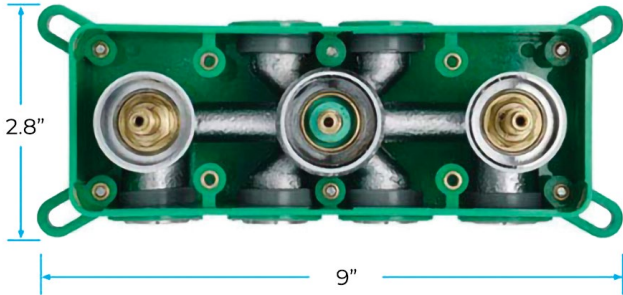

Shower Mixer